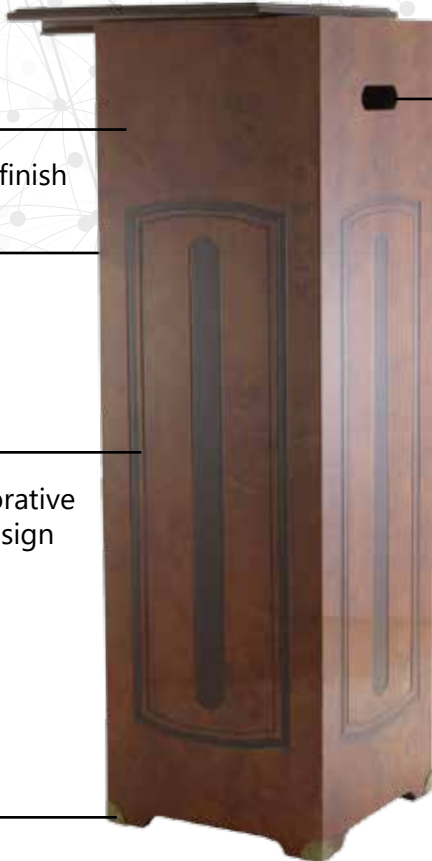

Inner removable memento shelf