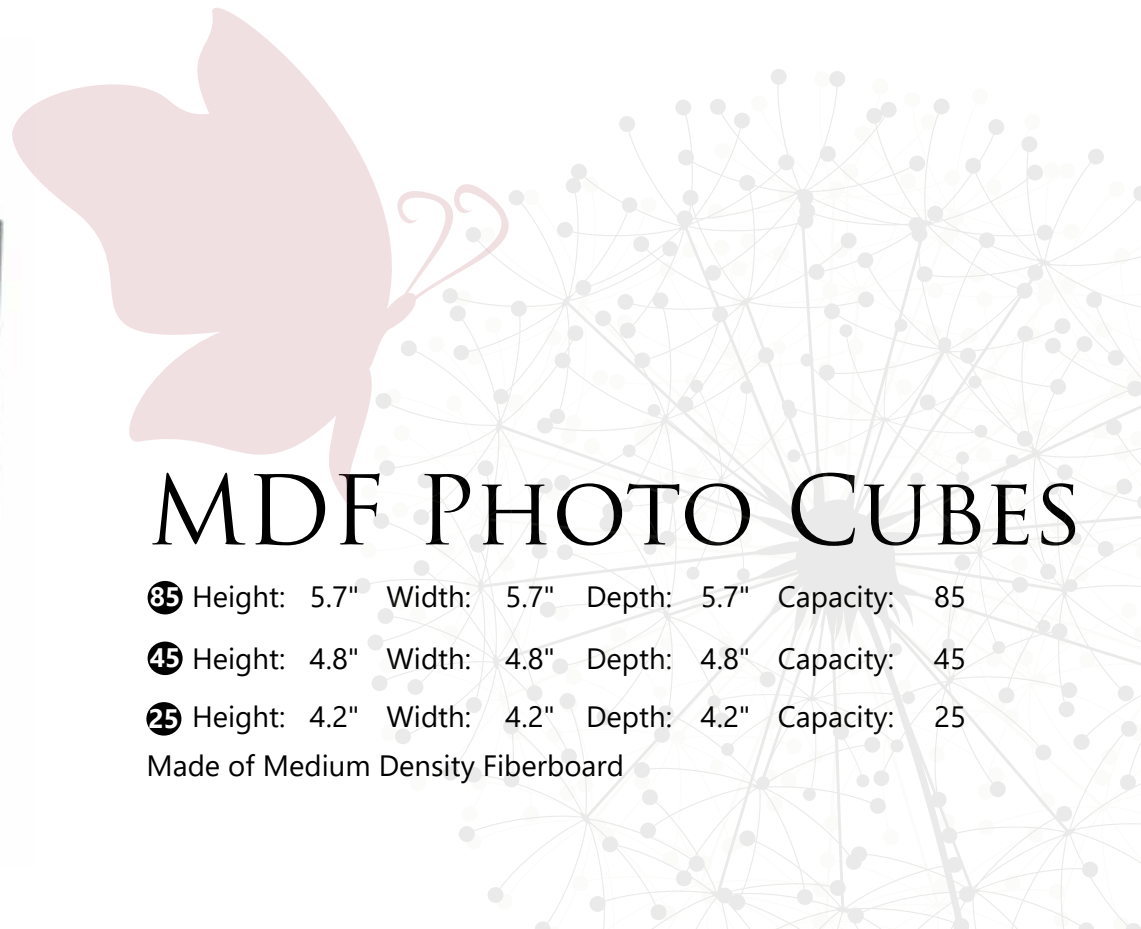

S Height: 7.5" Width: 8.2" Depth: 6.0" Capacity: 150

Made of Medium Density Fiberboard

Memory Chests fit most petite and extra small urns. Please contact your Account Manager with questions regarding large urn fit.

Paw Print Memory Chest Large

L CMB770

Paw Print Memory Chest Small

S CMB770S

PET HOUSES

Height: 6.6" Width: 8.6" Depth: 9.1" Capacity: 90

Made of Medium Density Fiberboard

P
Brown
CM1001

P
Tan
CM1000

Navy

- 85 CMPC17-85
- 45 CMPC17-45
- 25 CMPC17-25

MDF PHOTO CUBES

- 85 Height: 5.7" Width: 5.7" Depth: 5.7" Capacity: 85
- 45 Height: 4.8" Width: 4.8" Depth: 4.8" Capacity: 45
- 25 Height: 4.2" Width: 4.2" Depth: 4.2" Capacity: 25

Made of Medium Density Fiberboard

Silver

- 85 CMPC16-85
- 45 CMPC16-45
- 25 CMPC16-25

Violet

- 85 CMPC15-85
- 45 CMPC15-45
- 25 CMPC15-25

BAMBOO BOX

- 125 Height: 5.0" Width: 8.5" Depth: 5.5" Capacity: 125
- 85 Height: 4.3" Width: 7.7" Depth: 5.5" Capacity: 85
- 40 Height: 3.5" Width: 6.3" Depth: 4.3" Capacity: 40
- 25 Height: 3.2" Width: 5.7" Depth: 3.5" Capacity: 25