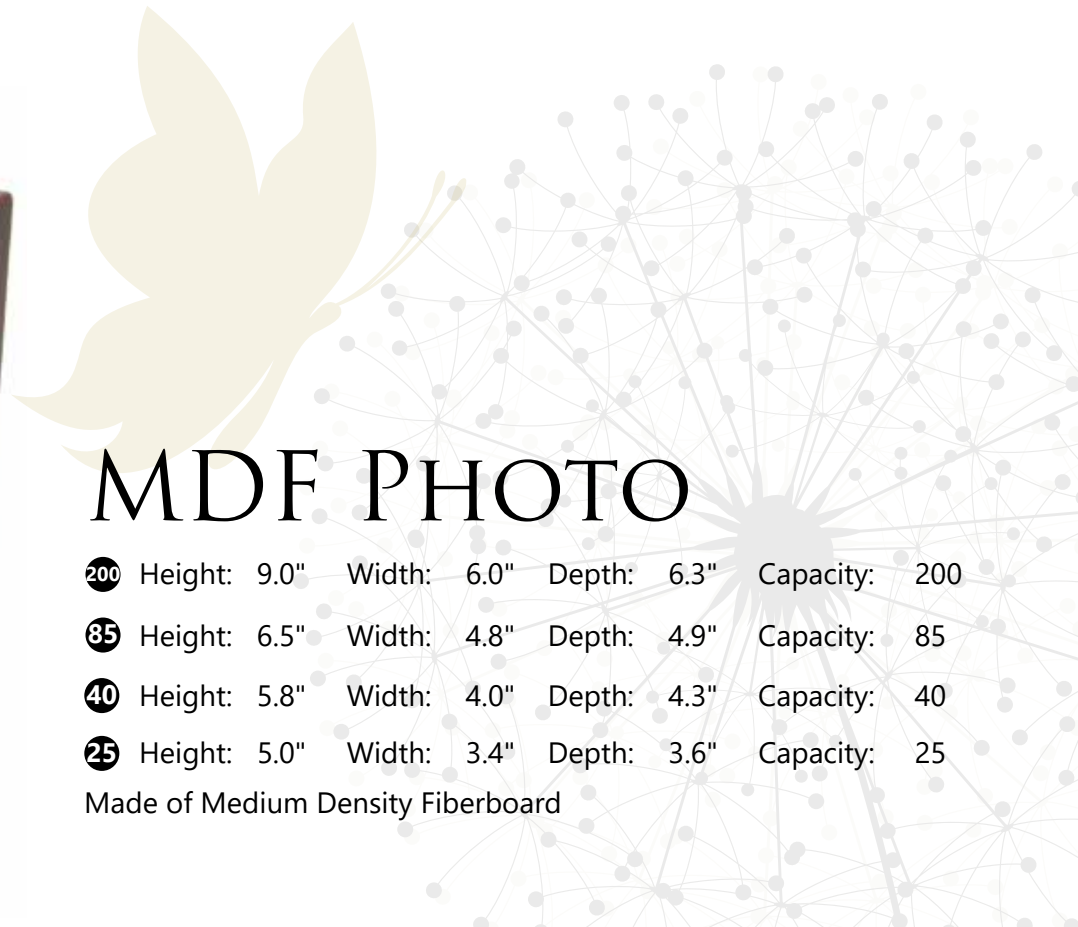

Made of Bamboo 

MDF BOX

- 125 Height: 4.7" Width: 8.3" Depth: 5.3" Capacity: 125
- 85 Height: 4.1" Width: 7.5" Depth: 5.0" Capacity: 85
- 45 Height: 3.3" Width: 6.1" Depth: 4.1" Capacity: 45
- 25 Height: 3.0" Width: 5.5" Depth: 3.4" Capacity: 25

Made of Medium Density Fiberboard

-   **Bamboo**
- 125 CB-125
- 85 CB-85
- 40 CB-40
- 25 CB-25

-  **Cherry**
- 125 CMBC-125
- 85 CMBC-85
- 45 CMBC-45
- 25 CMBC-25

-  **Natural**
- 125 CMBN-125
- 85 CMBN-85
- 45 CMBN-45
- 25 CMBN-25

P

Cherry

- 200 CMPC-200
- 85 CMPC-85
- 40 CMPC-40
- 25 CMPC-25

MDF PHOTO

- 200 Height: 9.0" Width: 6.0" Depth: 6.3" Capacity: 200
- 85 Height: 6.5" Width: 4.8" Depth: 4.9" Capacity: 85
- 40 Height: 5.8" Width: 4.0" Depth: 4.3" Capacity: 40
- 25 Height: 5.0" Width: 3.4" Depth: 3.6" Capacity: 25