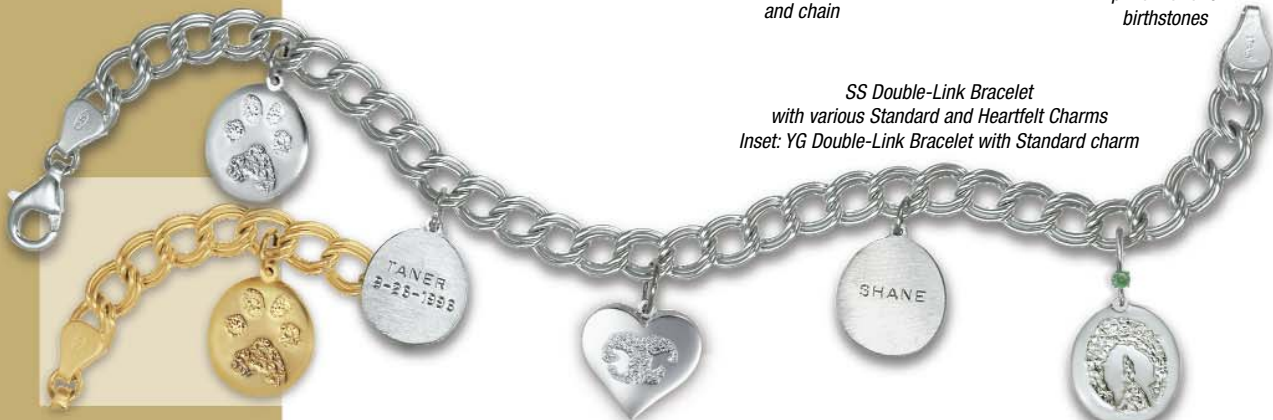

Nose print

Paw print

Hoof print

Talon print

YG Standard paw print with birthstone and chain

The Standard Charms shown on these pages are actual size and illustrate possible options.

Personalize your Standard Charm with engraving and/or accessories.

Add a matching chain in sterling silver, 14k white or yellow gold, or a leather cord in black, brown or pink. Consider placing a synthetic or genuine stone atop the charm.

YG Standard nose print with birthstone and chain

SS Standard nose print with birthstone

YG Standard hoof print with two birthstones

SS Double-Link Bracelet with various Standard and Heartfelt Charms
Inset: YG Double-Link Bracelet with Standard charm

Engraving
Your Standard Charm includes two lines of engraving with up to 10 characters and spaces per line. An optional third line of engraving may be purchased.