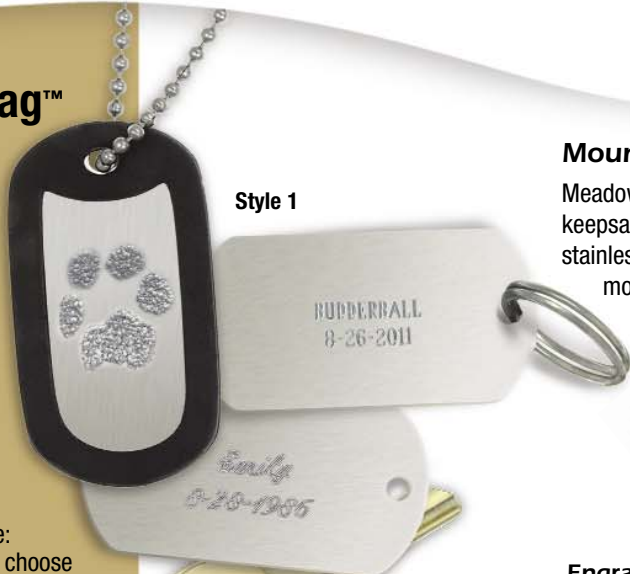

Engraving

Your Remembrance Band or Signet Ring includes one line of engraving containing up to 20 characters and spaces. An additional eight characters may be purchased.

BuddieTag™

NEW in
**White
Bronze**

The size of a traditional dog tag, but it is multi-purpose: it can be worn as a pendant **OR** carried as a key chain.

Features include:

- Two styles to choose
- Converter Kit
 - 30" stainless steel ball chain
 - Black rubber silencer
 - Split ring for holding keys
- Easy cleaning

BuddieTags measure:
1"W x
1-15/16"L.

Key Fob

A keepsake connected to a daily routine brings a smile to your face.

The Key Fob with embedded charm measures:
1-1/2"W x 3"L.

Style 1

**Created by using
Your Own Pet's
Unique Print**