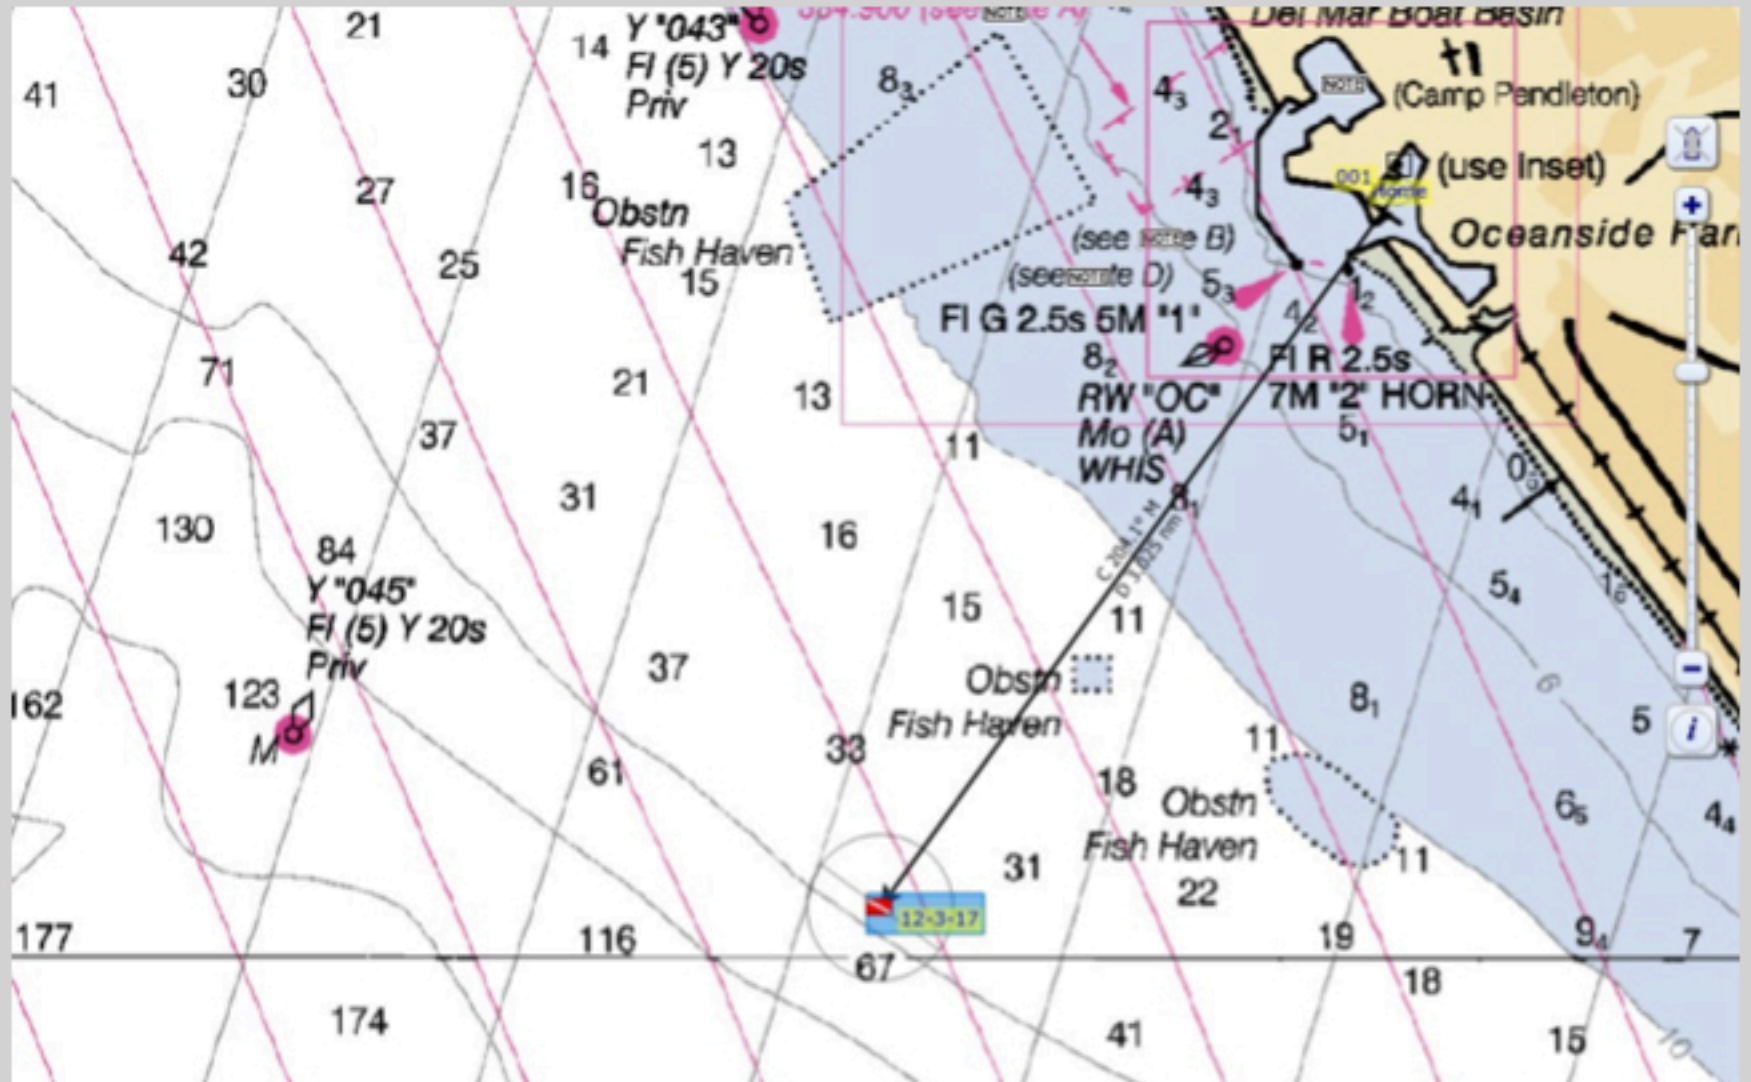

Peaceful Paws 4:12 pm (1612)

33°10.186'N 117°25.892'W

Sailing vessel RASA OceansOfLovePets.com