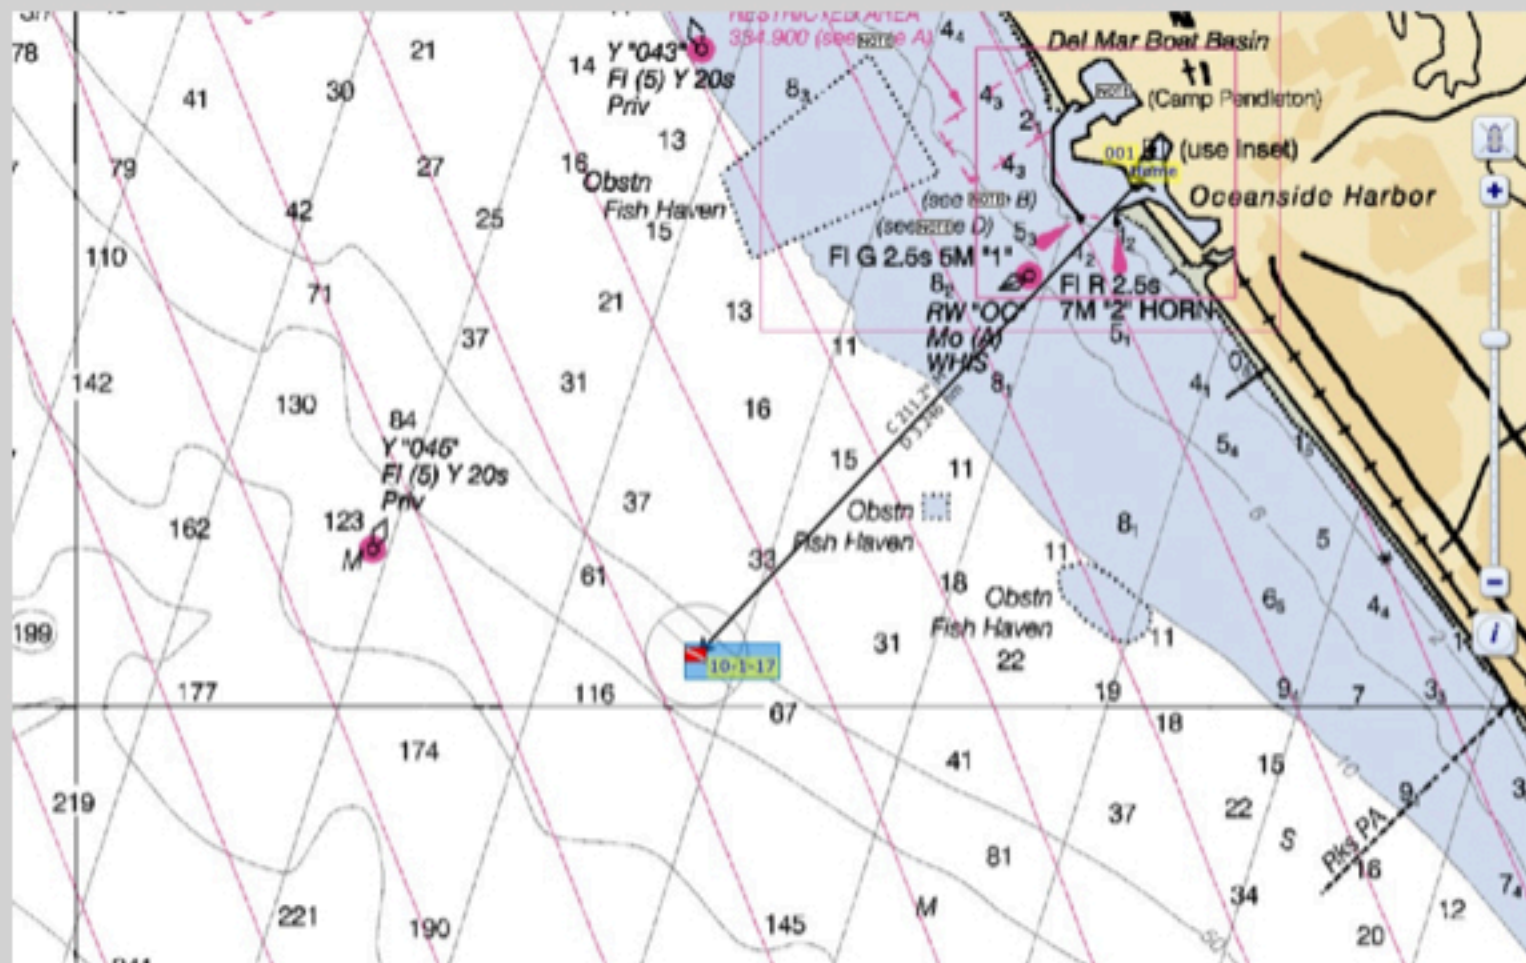

Peaceful Paws 4:59 pm (1659)

33°10.262'N 117°26.418'W

Sailing vessel RASA OceansOfLovePets.com