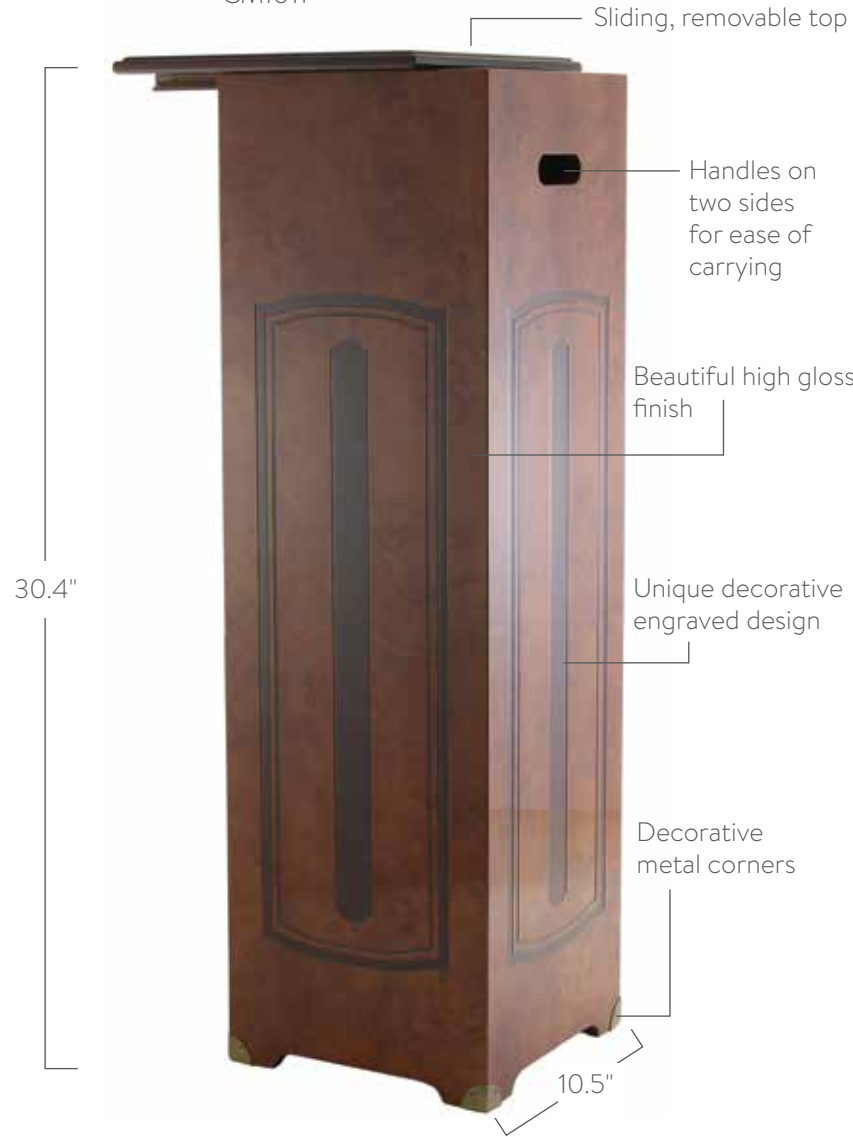

Pedestal Urn CM1011