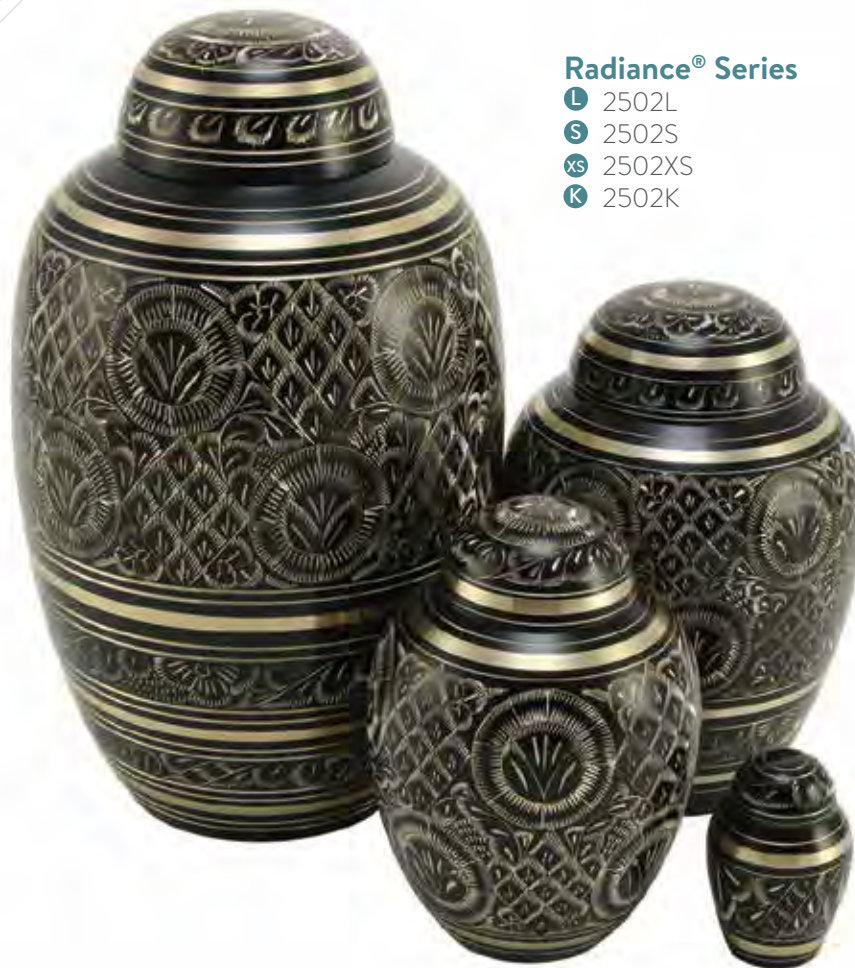

ORIGINALS

Material: Brass

	Height	Width	Depth	Capacity
L	10.6"	6.3"	6.3"	190
S	6.8"	4.8"	4.8"	80
XS	5.3"	4.2"	4.2"	45
K	2.4"	1.7"	1.7"	Up to 5